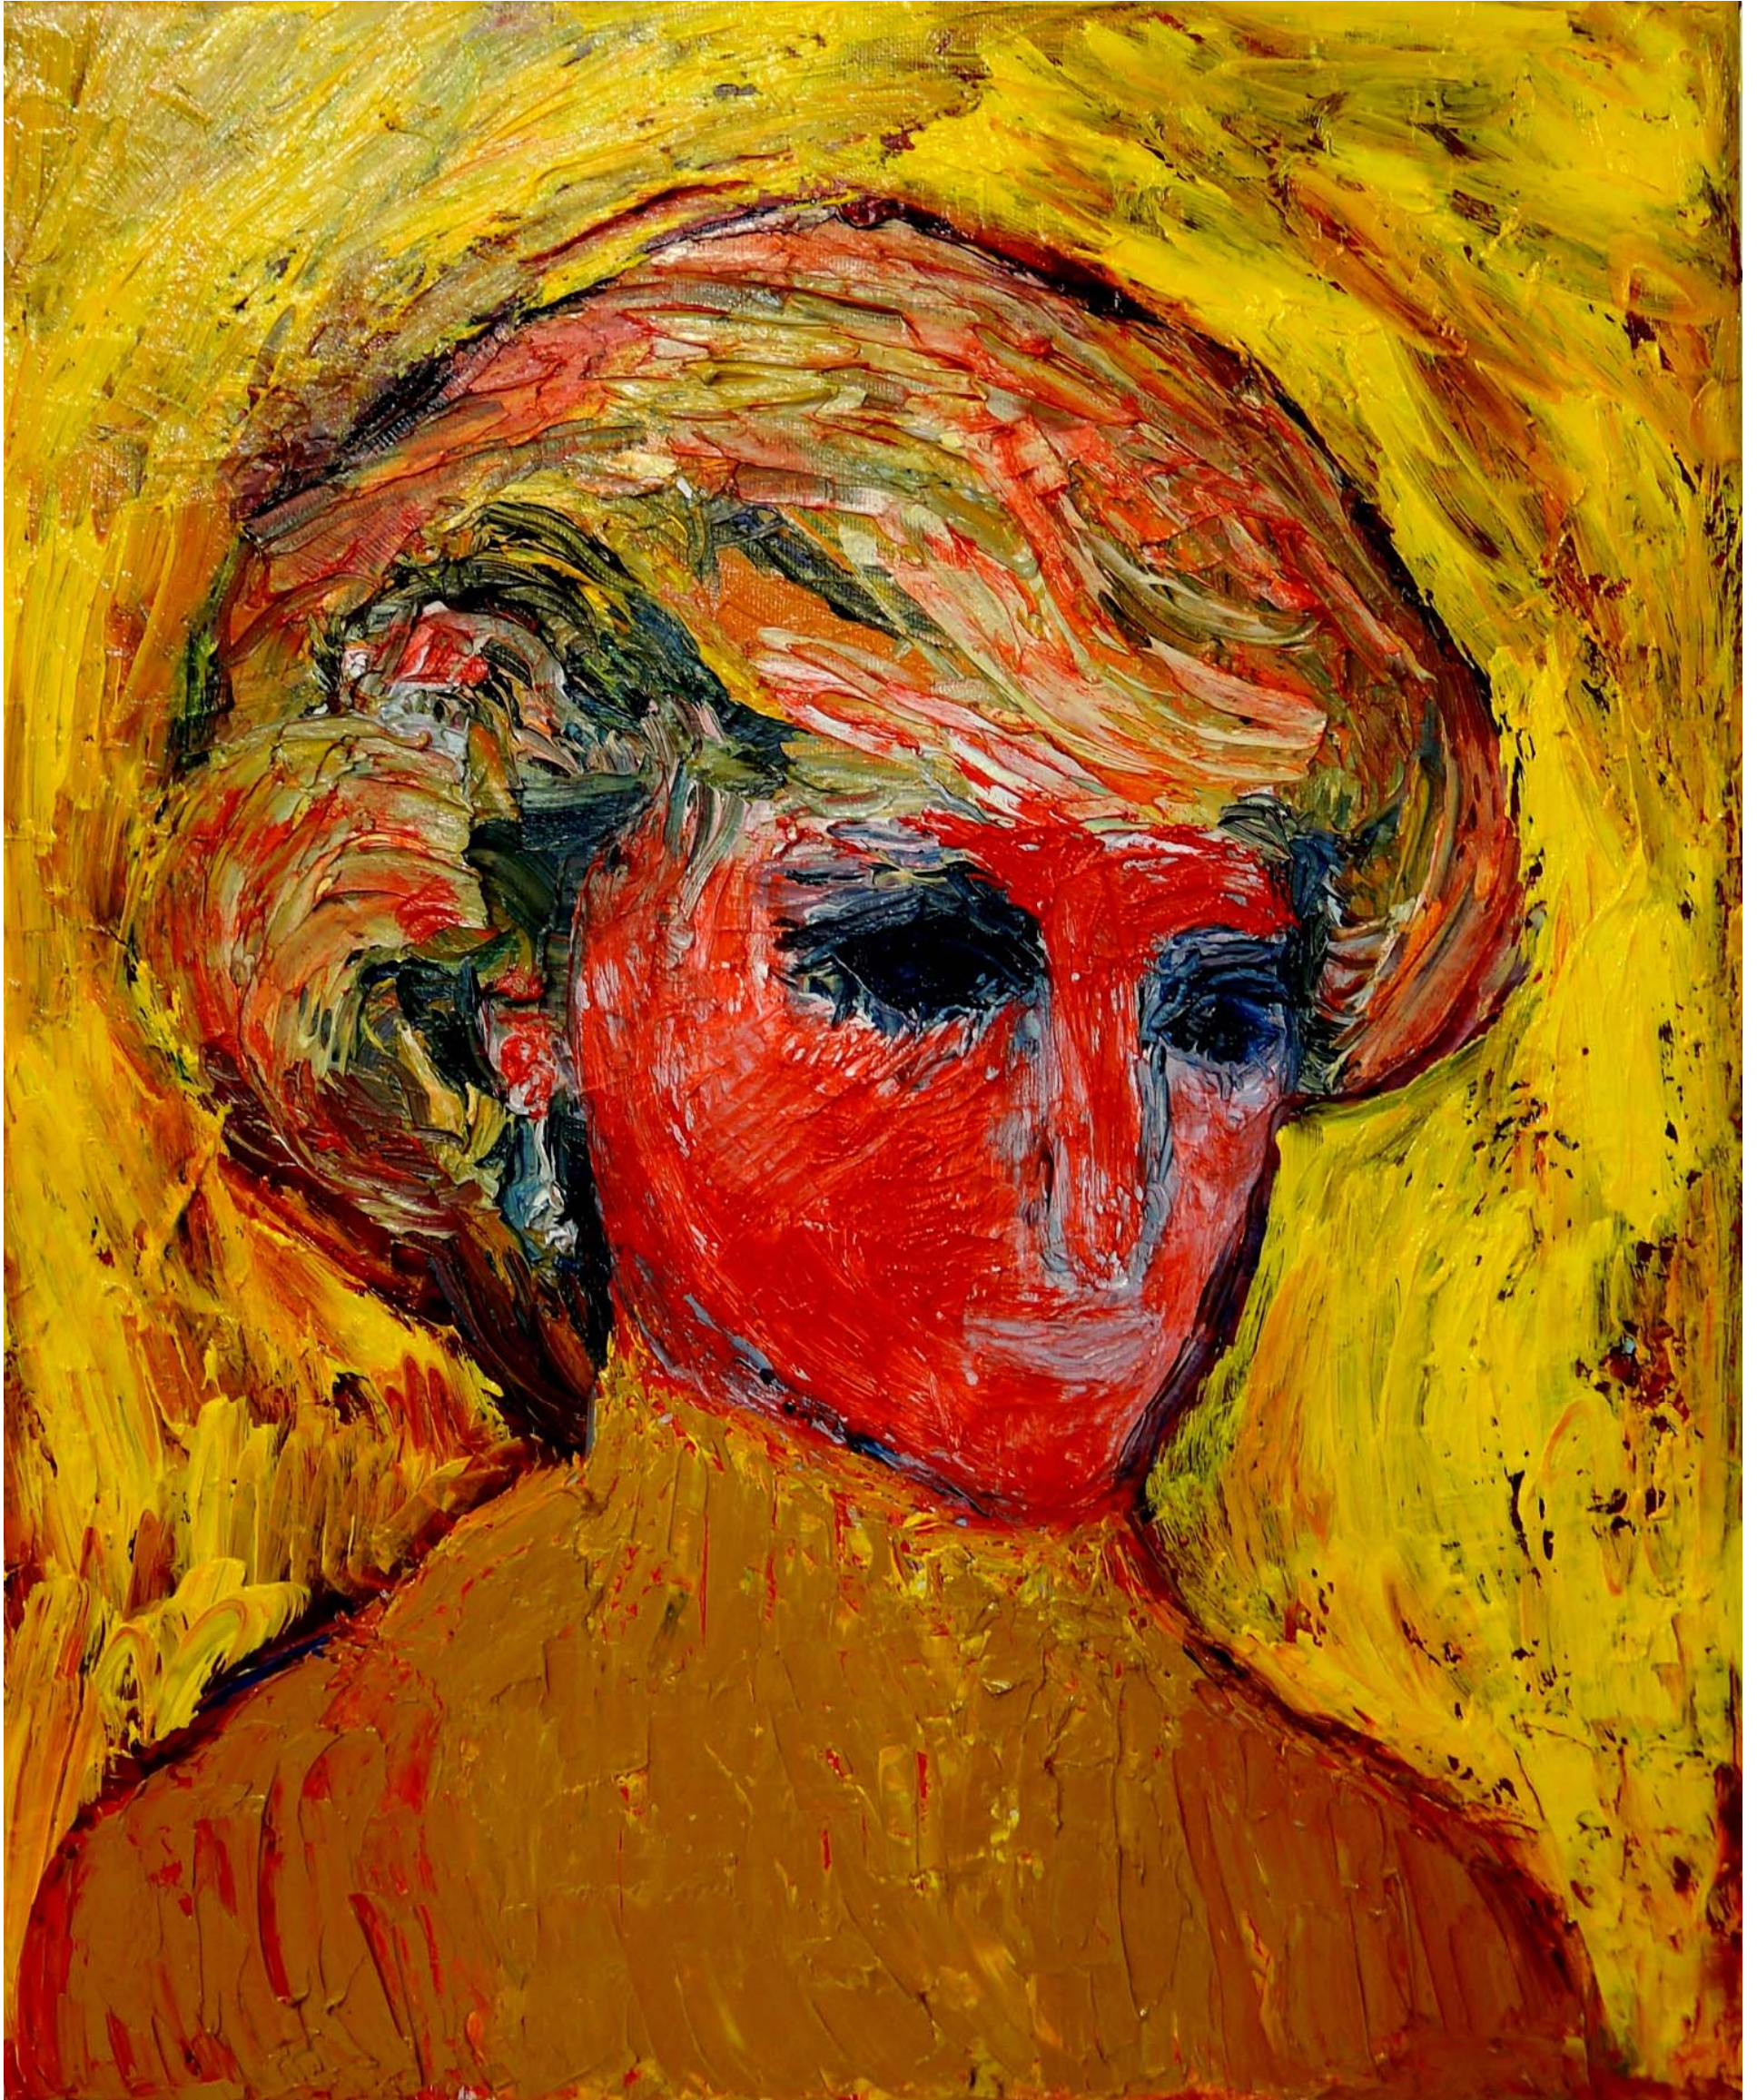

Sanna Halme

Pororiginal Galleria 6.6. – 30.6.2020

Diana

Diana in Red, 2019